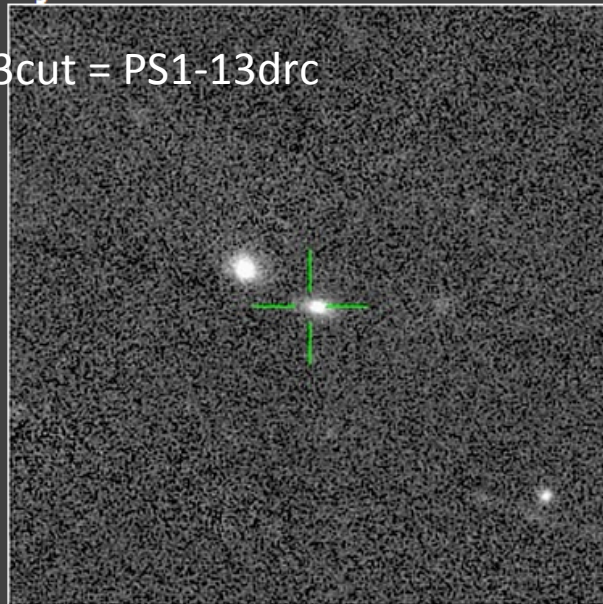

target (r)
mjd: 56589.24703

ref (r)
mjd: 55482.82829

diff (r)
mjd: 56589.24703

75 arcseconds
North up, east left

Target is $r=19.9$