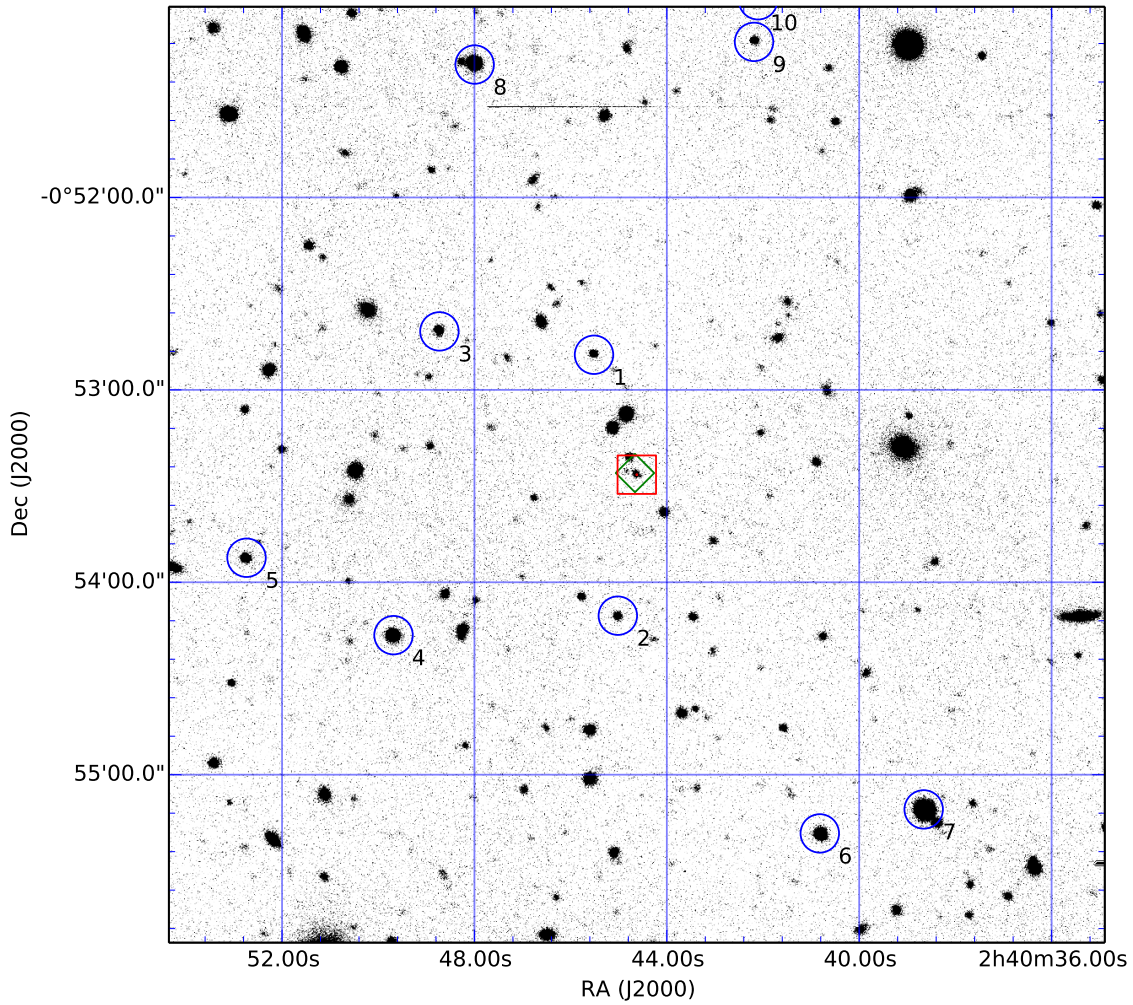

DES15S2nr (21.8)

02:40:44.624 -00:53:26.45

◇ (host) 02:40:44.662 -00:53:25.94
 Offset (arcsec) 0.8
 P.A. from Target (degrees) 47.9
 E/W from Target (arcsec) 0.6 E
 N/S from Target (arcsec) 0.5 N

Label	Mag.	R.A.	Dec.	Offset (arcsec)	P.A. from Target (degrees)	E/W to Target (arcsec)	N/S to Target (arcsec)
1	20.8	02:40:45.514	-00:52:49.05	39.7	19.6	13.3 W	37.4 S
2	20.7	02:40:45.019	-00:54:10.41	44.4	172.3	5.9 W	44.0 N
3	20.2	02:40:48.728	-00:52:41.77	76.1	54.0	61.5 W	44.7 S
4	18.4	02:40:49.682	-00:54:16.50	90.9	123.4	75.9 W	50.0 N
5	19.9	02:40:52.739	-00:53:52.35	124.4	102.0	121.7 W	25.9 N
6	18.6	02:40:40.820	-00:55:18.31	125.6	207.0	57.1 E	111.9 N
7	16.5	02:40:38.660	-00:55:10.83	137.5	220.6	89.5 E	104.4 N
8	17.9	02:40:47.995	-00:51:18.56	137.5	21.6	50.6 W	127.9 S
9	20.8	02:40:42.187	-00:51:11.49	139.8	344.8	36.6 E	135.0 S
10	20.8	02:40:42.103	-00:50:58.51	152.7	345.7	37.8 E	147.9 S